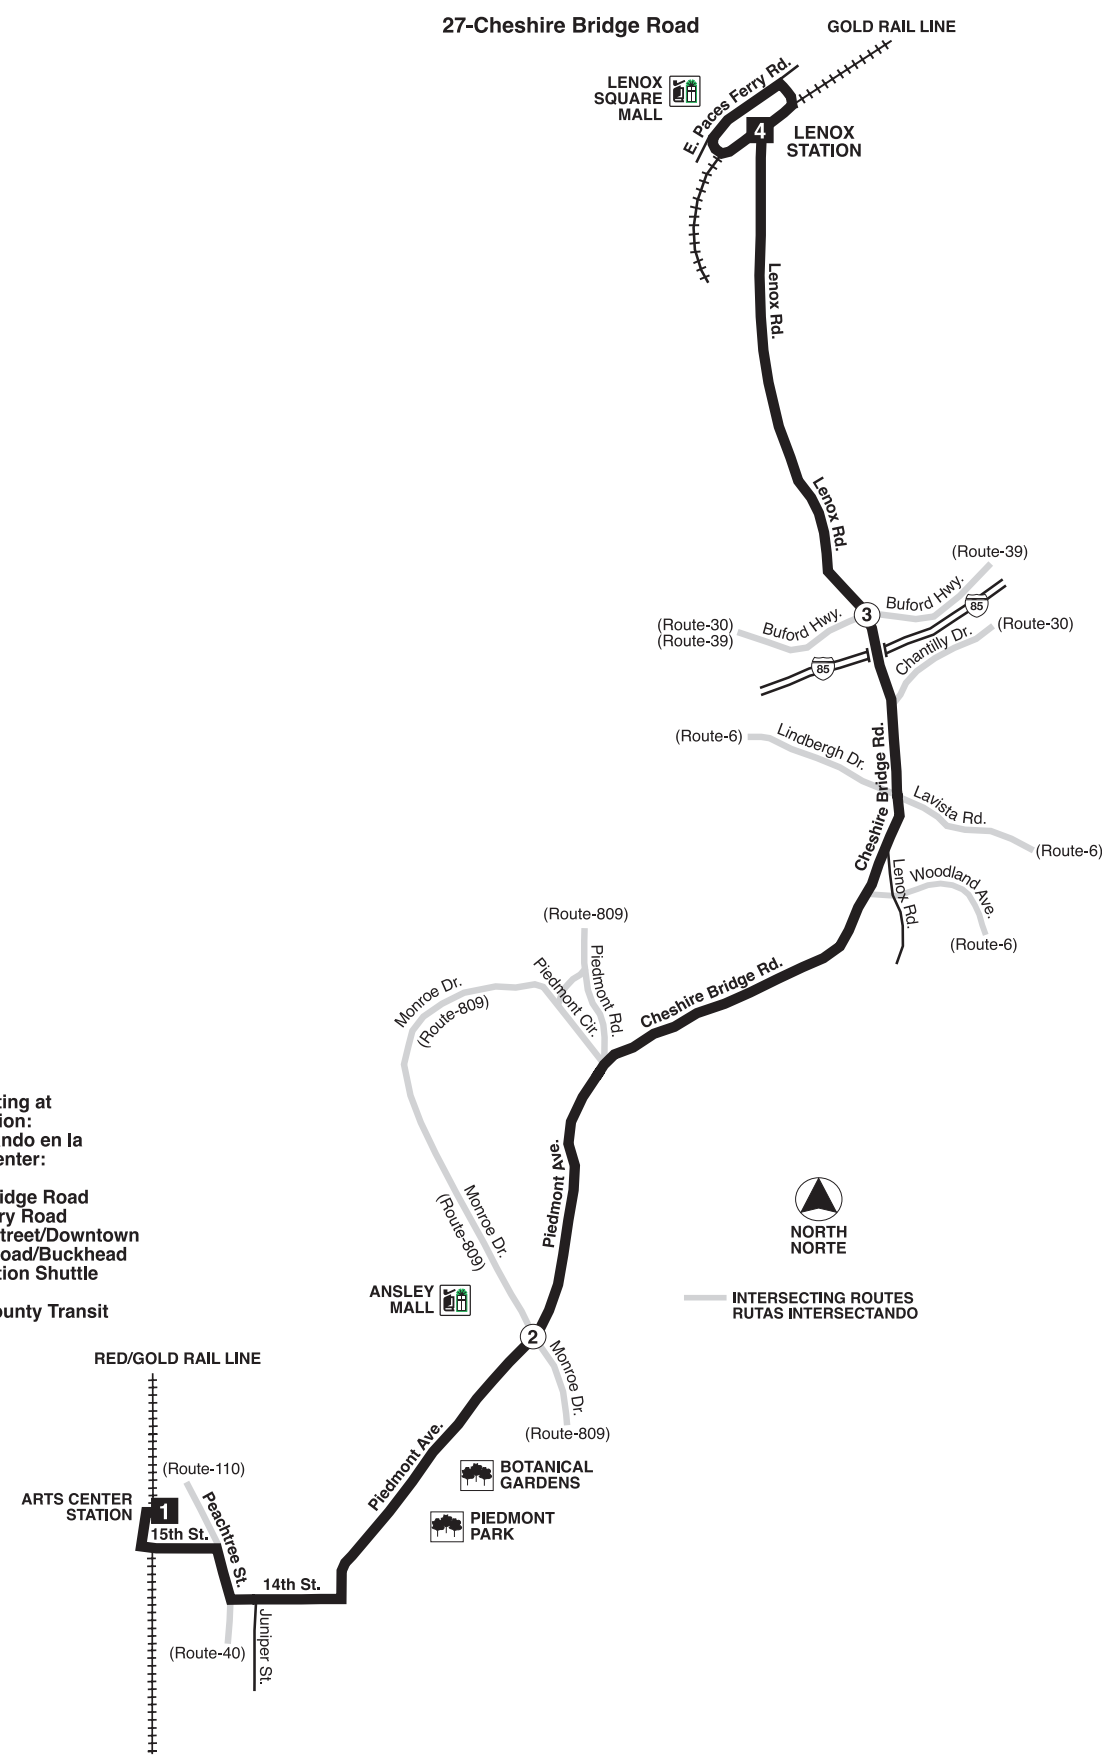

Routes Intersecting at
Lenox Station:
Rutas intersectando en la
Estación Lenox:

27-Cheshire Bridge Road

- 27-Cheshire Bridge Road
- 37-Defoors Ferry Road
- 40-Peachtree Street/Downtown
- 110-Peachtree Road/Buckhead
- -Atlantic Station Shuttle
- -CobbLinc
- -Gwinnett County Transit

NORTH
NORTE

INTERSECTING ROUTES
RUTAS INTERSECTANDO